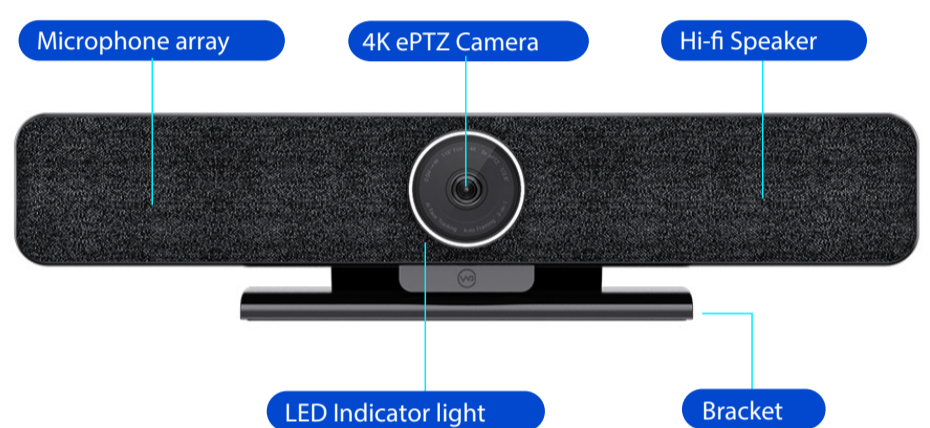

WC5

WC5 4K Video Bar

WC5 is a new generation video soundbar design for medium rooms video collaborations. The camera is 4K with AI face tracking and auto zooming feature, and wide view angle of 116° to cover all the participants in the picture clearly. It is built-in with microphone array for voice pick-up range up to 5 meters, hi-fi true voice speaker and most importantly, with smart dsp for audio processing of acoustic echo cancellation, automatic noise suppression and gain control.

Ai Smart Zoom and Tracking Function

WC5 uses the newly developed AI smart zoom and portrait tracking function. The camera realizes intelligent tracking, with automatic zoom in, zoom out, and pan functions. Keep the subject always in the center of the screen, and communication efficiency is further improved.

High Quality Speaker

A speaker bar delivers audio to the far end of the room. Combine that with renowned audio processing technology integrated in the WC5, and you get a workflow with natural conversations taking place between the participants.

5 Meters Pickup Range

WC5 built-in 4 pickup microphones and voice pickup range up to 5 meters. Make clear and smooth video calls without installing a microphone.

PRODUCT DETAILS:

CONNECTIONS:

SPECIFICATIONS: