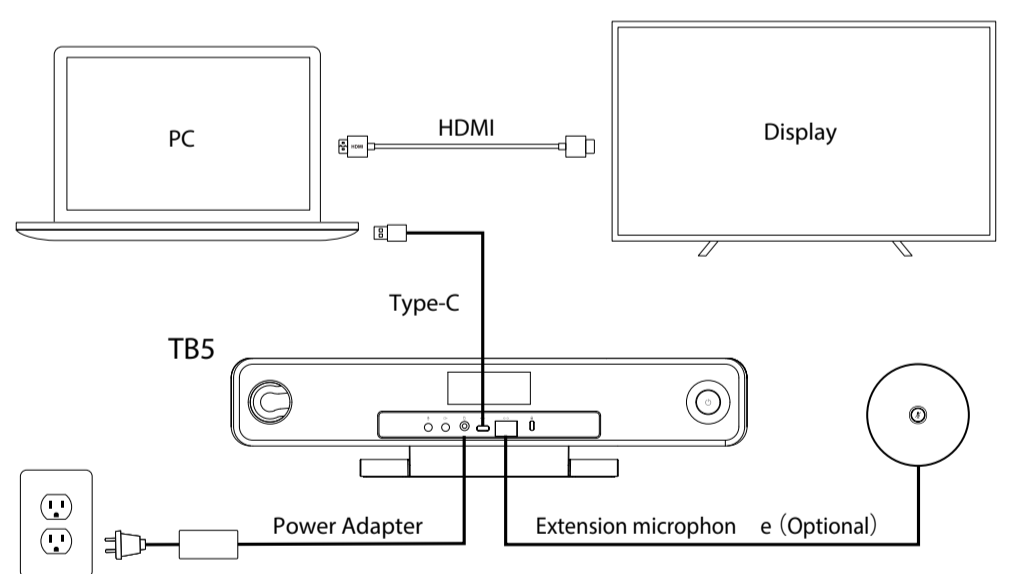

Ai Smart Zoom and Tracking Function

WC5 uses the newly developed AI smart zoom and portrait tracking function. The camera realizes intelligent tracking, with automatic zoom in, zoom out, and pan functions. Keep the subject always in the center of the screen, and communication efficiency is further improved.

High Quality Speaker

A speaker bar delivers audio to the far end of the room. Combine that with renowned audio processing technology integrated in the WC5, and you get a workflow with natural conversations taking place between the participants.

5 Meters Pickup Range

WC5 built-in 4 pickup microphones and voice pickup range up to 5 meters. Make clear and smooth video calls without installing a microphone.

PRODUCT DETAILS:

CONNECTIONS:

SPECIFICATIONS:

Model : WC5

Camera:

- 4K ePTZ Camera
- View angle: 116°
- Camera resolution: 4k30fps, 1080P30fps, 720P30fps, etc.

Microphone Array:

- Built-in 4 Mic
- Voice pick up range up to radius 5M
- Acoustic echo cancellation
- Automatic noise suppression