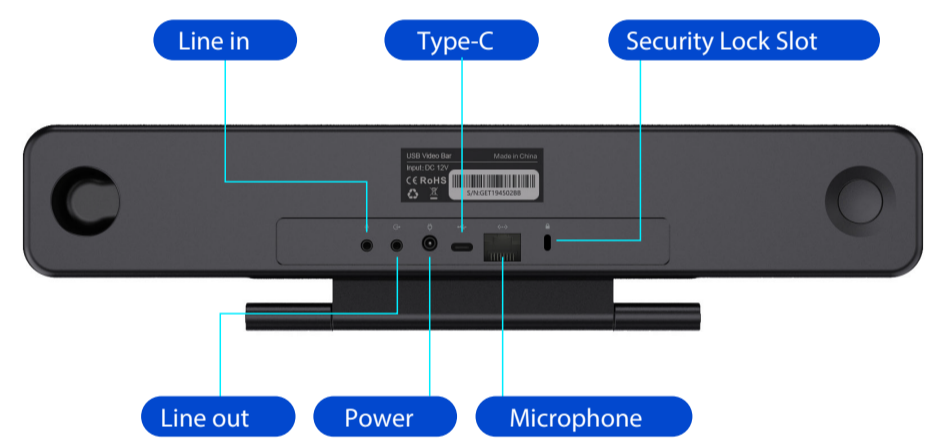

WC5

WC5 4K Video Bar

WC5 is a new generation video soundbar design for medium rooms video collaborations. The camera is 4K with AI face tracking and auto zooming feature, and wide view angle of 116° to cover all the participants in the picture clearly. It is built-in with microphone array for voice pick-up range up to 5 meters, hi-fi true voice speaker and most importantly, with smart dsp for audio processing of acoustic echo cancellation, automatic noise suppression and gain control.

Ai Smart Zoom and Tracking Function

WC5 uses the newly developed AI smart zoom and portrait tracking function. The camera realizes intelligent tracking, with automatic zoom in, zoom out, and pan functions. Keep the subject always in the center of the screen, and communication efficiency is further improved.

High Quality Speaker

A speaker bar delivers audio to the far end of the room. Combine that with renowned audio processing technology integrated in the WC5, and you get a workflow with natural conversations taking place between the participants.

5 Meters Pickup Range

WC5 built-in 4 pickup microphones and voice pickup range up to 5 meters. Make clear and smooth video calls without installing a microphone.

PRODUCT DETAILS:

CONNECTIONS:

SPECIFICATIONS: