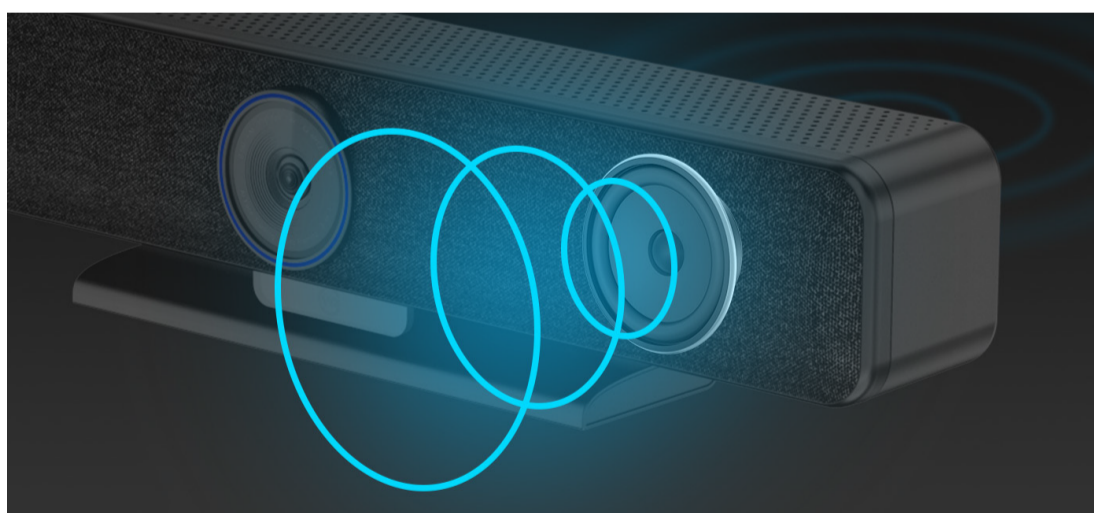

WC5

WC5 4K Video Bar

WC5 is a new generation video soundbar design for medium rooms video collaborations. The camera is 4K with AI face tracking and auto zooming feature, and wide view angle of 116° to cover all the participants in the picture clearly. It is built-in with microphone array for voice pick-up range up to 5 meters, hi-fi true voice speaker and most importantly, with smart dsp for audio processing of acoustic echo cancellation, automatic noise suppression and gain control.

PRODUCT HIGHLIGHTS:

4K ePTZ Camera

The 116° ultra-wide angle camera of the WC5 is able to capture all meeting participants in its field of view. Additionally, the high pixel count of the TB5 helps to ensure that every expression of people within 160° of the camera is captured and seen.

Ai Smart Zoom and Tracking Function

WC5 uses the newly developed AI smart zoom and portrait tracking function. The camera realizes intelligent tracking, with automatic zoom in, zoom out, and pan functions. Keep the subject always in the center of the screen, and communication efficiency is further improved.

High Quality Speaker

A speaker bar delivers audio to the far end of the room. Combine that with renowned audio processing technology integrated in the WC5, and you get a workflow with natural conversations taking place between the participants.